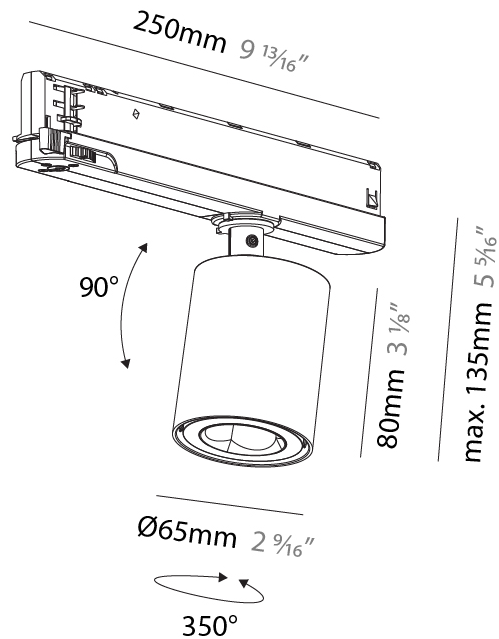

1. To build a product code in our configurator select the specify button on the base model # product page
2. To build a manual product code on this datasheet choose from the options listed below in blue font and add the suffix to the base model #

GENERAL

Series: Oiko Pro In
Brand: Prolicht
Division: Architectural
Mounting Type: Track
Mounting Location: Ceiling
Subcategory: Spots

PHYSICAL

Shape: Cylinder
Diameter (mm): 65
Diameter (in): 2 9/16
Length (mm): 250
Length (in): 9 13/16
Height (mm): 80
Height (in): 3 1/8
Max. Overall Height (mm): 135
Max. Overall Height (in): 5 5/16
Light Distribution: Adjustable / Direct
Fixture Finish: SSR / BKV / CWI / CRY / HAB / UFT / ITA / RUA / FTG / MYG / LOD / PUS / FRO / FUP / KIA / POP / BLS / SPG / MEY / GOH / GUM / CHC / COM / ABZ / JAG / OBR / MOS / ROR
Holder Finish: WHI / BLK
Fixture Material: Aluminum

ELECTRICAL

Lamp Type: LED
Input Wattage (W): 19
Total Output Wattage (W): 17.3
Dimming: Non-Dimmable / 0-10V Dimming
Driver Included: Yes
Driver Location: Integrated
Driver Type: Constant Current - 120Vac
Driver Class: Class 2
Input Voltage (V): 120

LED

Number of LEDs: 1
Color Temperature (°K): 2700 / 3000 / 3500 / 4000
Max. Delivered Lumen (lm): 1547 / 1665 / 1724 / 1759
Nominal Lumen (lm): 1905 / 2050 / 2123 / 2166
CRI: >90 CRI
Lamp Life (hrs): 50000

OPTICAL

Reflector: 50

RATINGS AND CERTIFICATIONS

Certified By: CSA Certified to UL and CSA Standards
IP rating: IP20